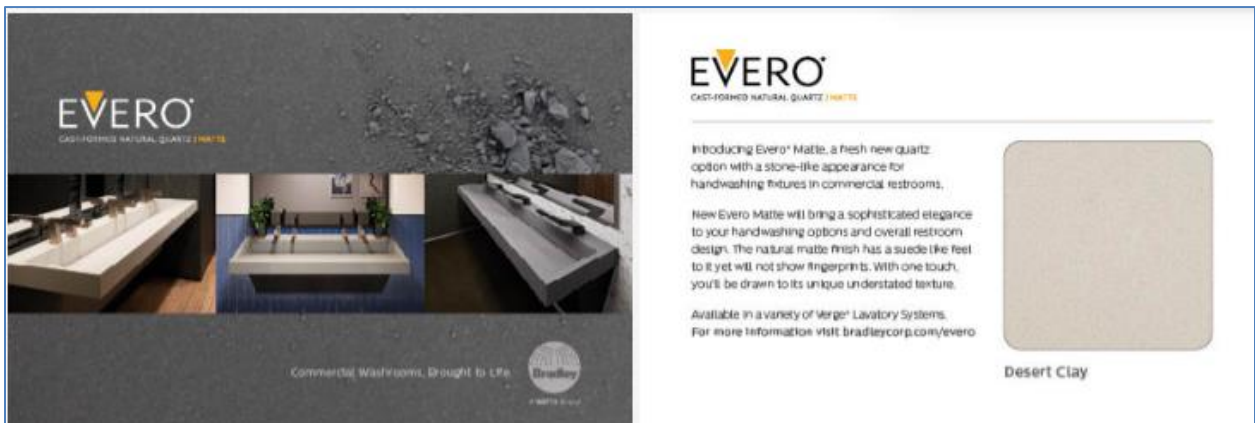

On Material Bank’s Bathroom Sink section, we are featuring ELX, TLX and GLX in the top 10 Terreon colors and LVQ, LVA, LVR, LVL and LVS in the top 10 Evero colors. Designers are able to order [printed color swatches](#) for the Bradley materials along with other material samples they are interested in such as carpet, tile, wallpaper, etc.

This is an example of the 2-sided printed color swatch -

A WATTS Brand

Here are the colors the designer can choose from when they click on an Express option -

Bradley

Express GLX Series 1-Station

[Learn more](#)